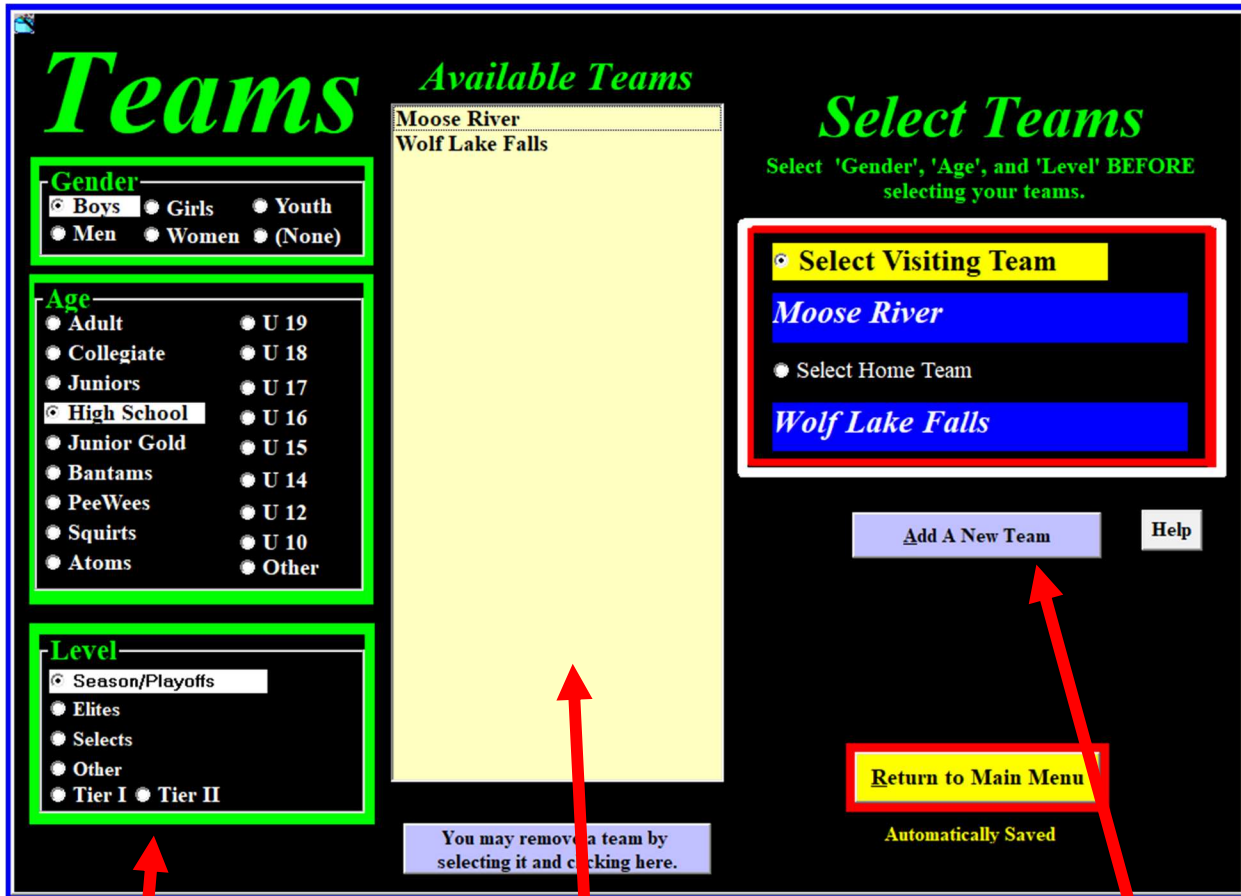

The Teams Window

The "Teams Window" is where you find and select the available teams.

Gender, Age, and Level

You may add additional teams.

List of Available Teams

You must select the Gender, Age, and Level before selecting a team.

However, you do not have to worry about the Gender, Age, and Level, because they always remain defaulted to your last game.