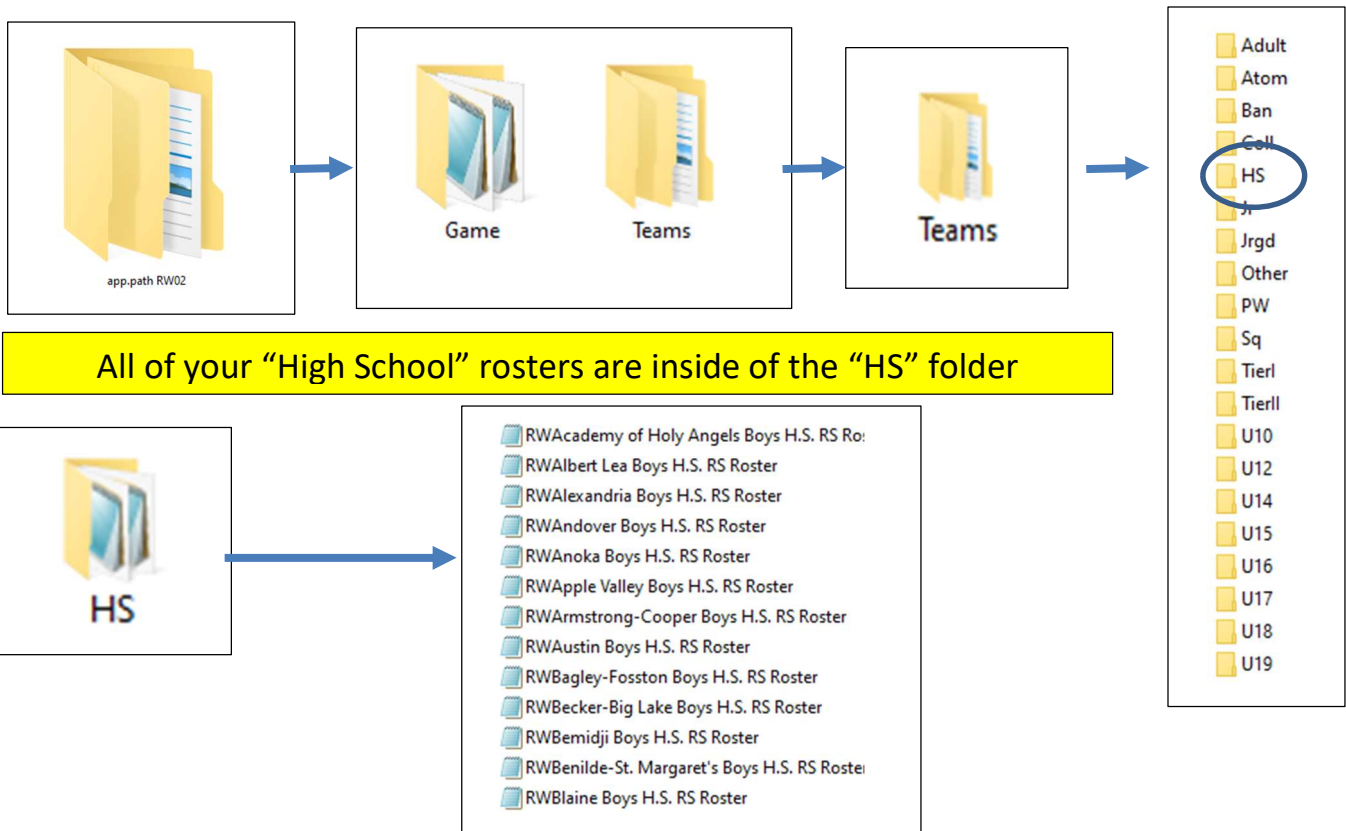

The High School “HS” Folder

After the first time you run RinkWriter, an “app.pathRW02” folder is automatically created inside of your desktop Rink Writer folder

The “app.pathRW02” folder contains all of the data for your RinkWriter folder.

This is important **“ONLY”** for **importing rosters**.

Your rink-side scorekeeper will never need to know about any of these folders because they are created and updated in the background when you run the RinkWriter software.